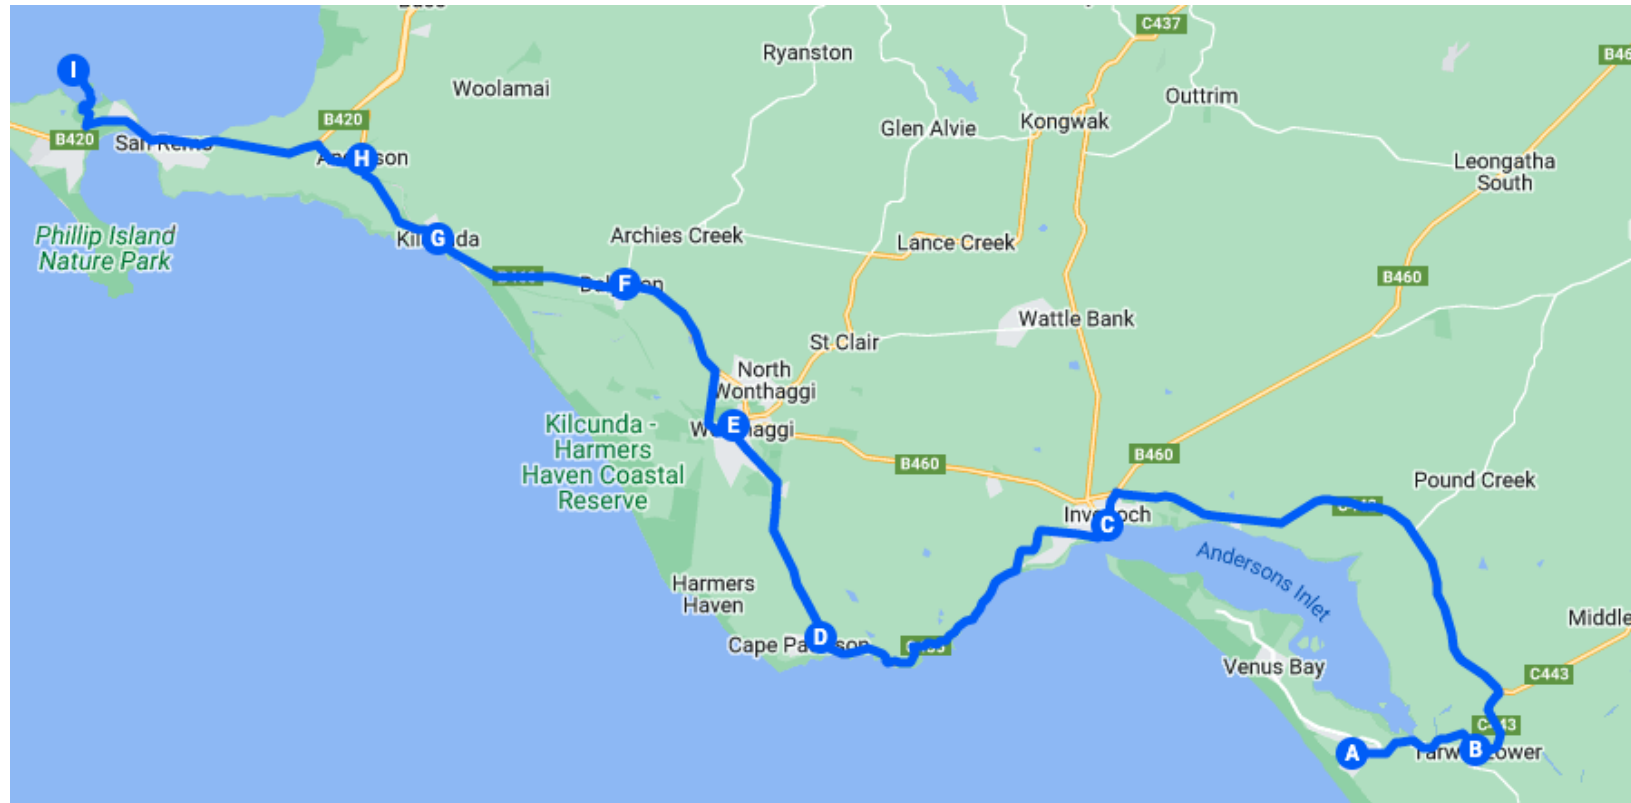

# Route B

13:00 - DESTINATION Churchill Island

## Route D

### Pickup Locations

A) Ocean Reach Bus Stop

B) Golden Sands Bus Stop

C) Cape Woolamai VLine

13:00 - DESTINATION Churchill Island