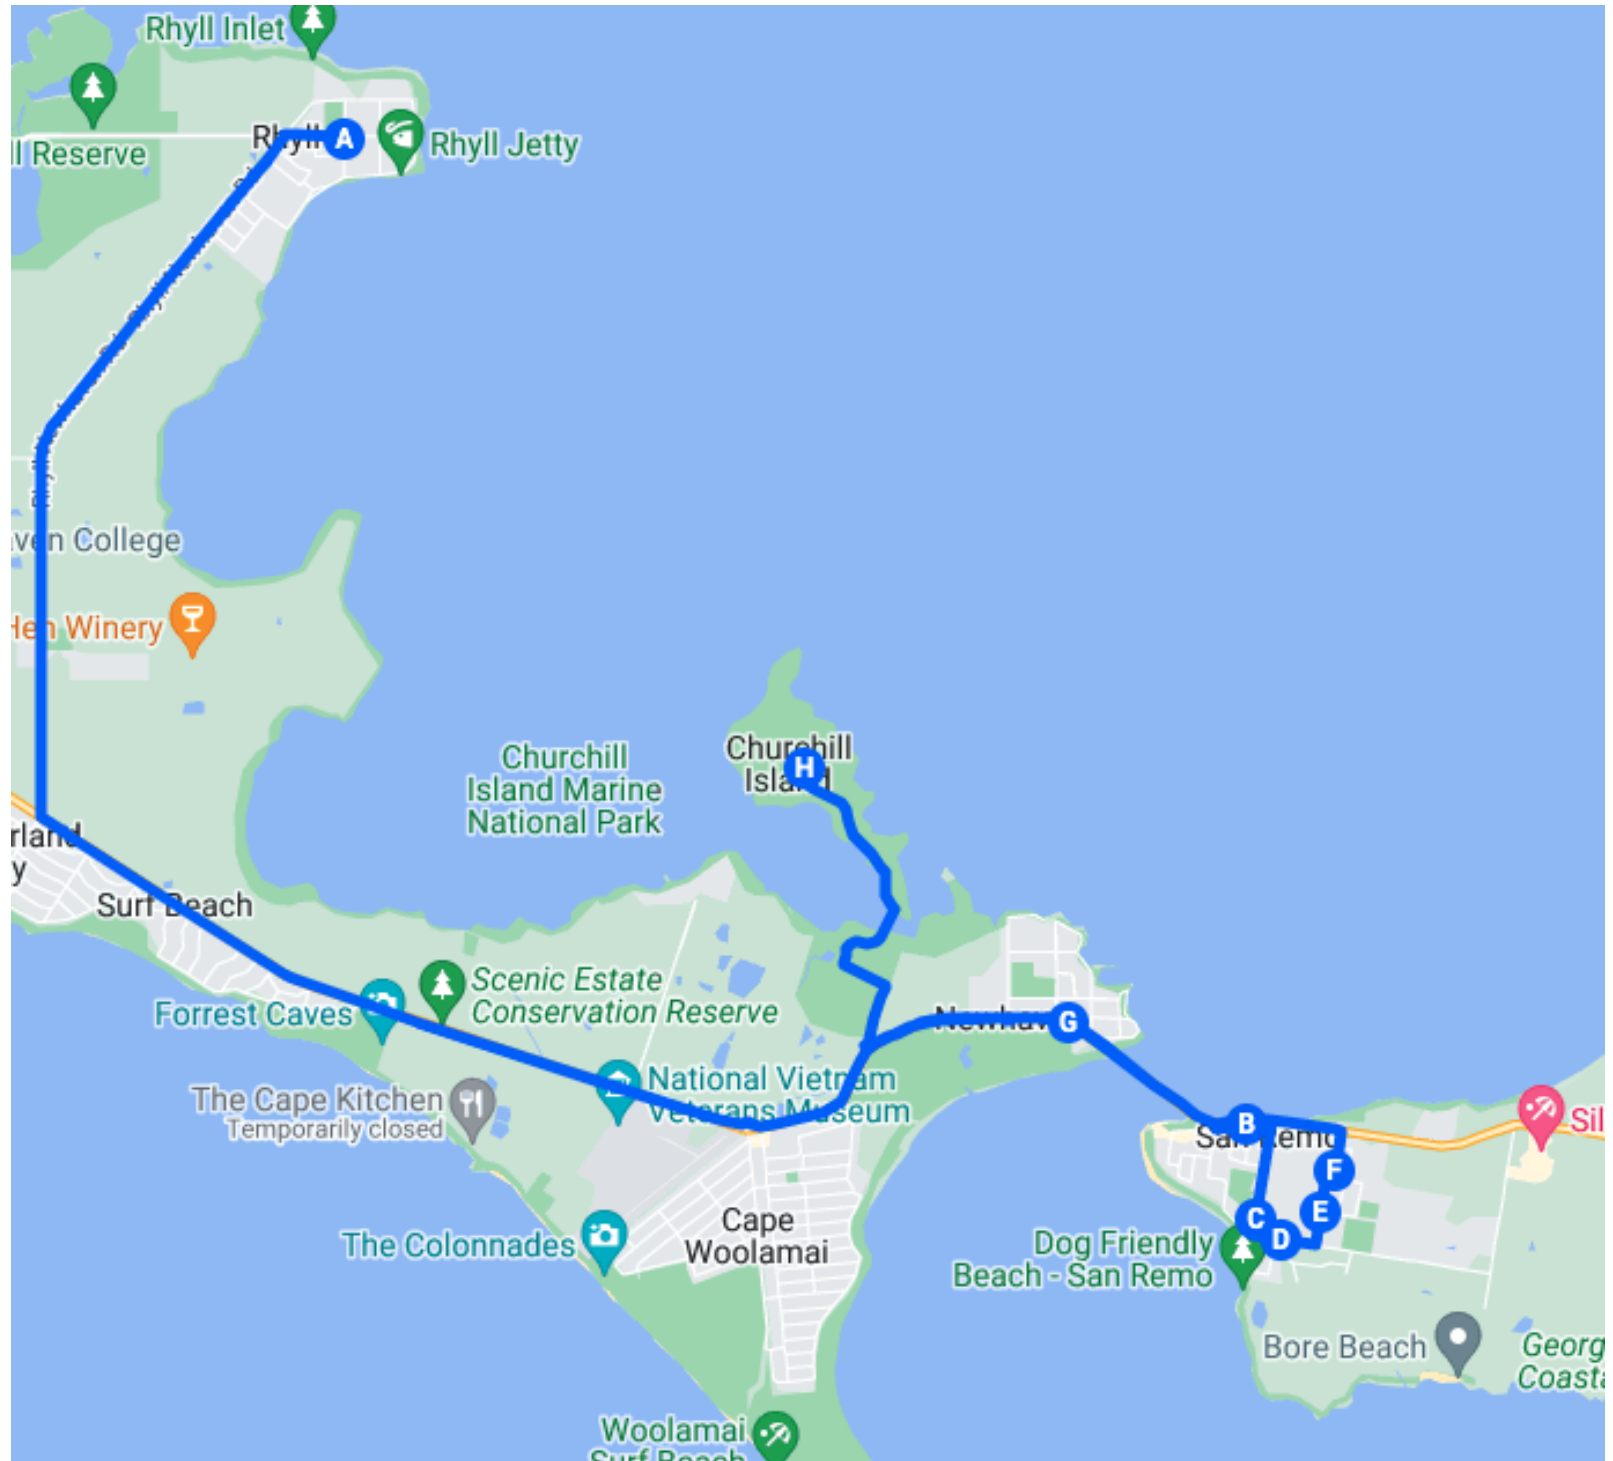

13:00 - DESTINATION Churchill Island

# Route C

## Route D